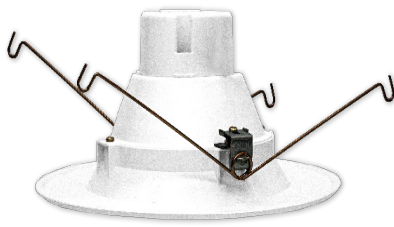

Other Views:

Side View