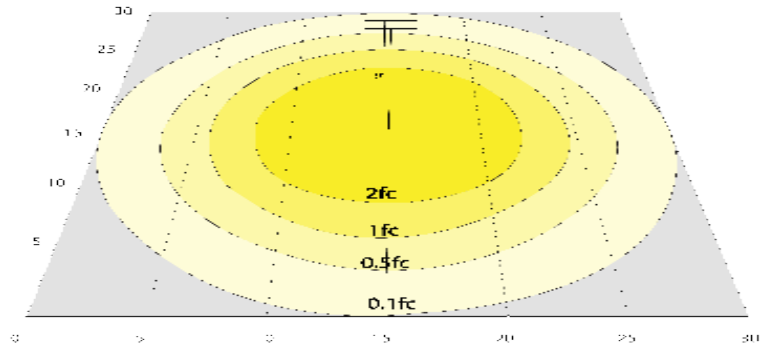

Other Models:

- 10W | 650LM | TC-RDPS4-10W-RGBW-WIFI

Phone: (877) 805-2252 | Fax: (877) 805-2252
www.westgatemfg.com |

Photometrics: TC-RDPS6-13W-RGBW-WIFI

BUG Rating: B1-U2-G1

Simulation Based on 2700K Area 30'x 30' Mounting Height: 9'