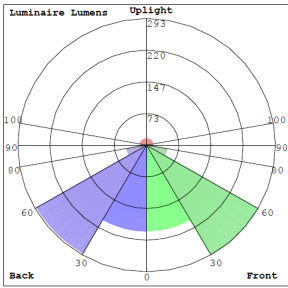

Other Models:

- 10W | 650LM | TC-RDPS4-10W-RGBW-WIFI

Phone: (877) 805-2252 | Fax: (877) 805-2252
www.westgatemfg.com |

Photometrics: TC-RDPS6-13W-RGBW-WIFI

BUG Rating: B1-U2-G1

Simulation Based on 2700K Area 30'x 30' Mounting Height: 9'