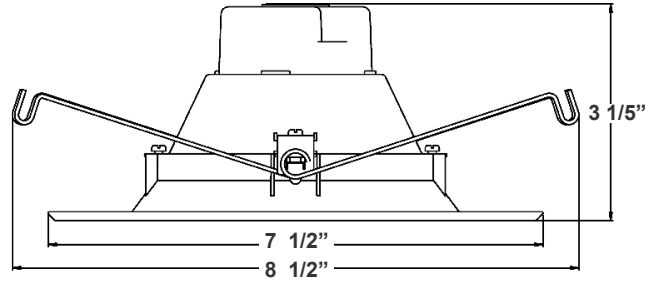

Note: _____ Type: _____

8 1/2" x 3 1/5"

LED retrofit trims have been designed to be a flexible lighting solution for retrofit and new construction applications, ideal for closets, storage areas, attics, corridors, or general lighting solutions for residential and commercial applications.

Features

- 6" Smooth Recessed Trim
- Multi CCT (Selectable Switch on the Back of the driver)
- JA8-E-2019 & Title 24 Compliant (approved approved by the state of California and registered with the California Energy Commissions (CEC))
- 5-Year Warranty
- Composite Polycarbonate
- WiFi Bandwidth: 2.5GHz
- WiFi Connection Range: up to 150 feet (46 m) indoors and 300 feet (92 m) outdoors

Technical Specifications

Electrical:

- Voltage: 120V AC
- Power Factor: >0.90
- Wattage: 13W
- Efficacy: 65 LPW

Mechanical:

- WiFi Bandwidth: 2.5GHz
- WiFi Connection Range: up to 150 feet (46 m) indoors and 300 feet (92 m) outdoors
- Composite Polycarbonate, White Finish
- Maximum Ambient Temperature: 104°F
- 8" E26 Adaptor Included
- Fits in Standard 4" Recessed Housings
- Rated life: 50,000 hrs
- Wet Location, O Ring pre-installed in fixture
- White Finish
- 5-Year Warranty