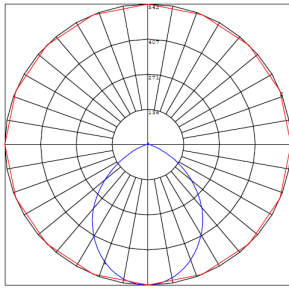

Other Models:

- 10W | 650LM | TC-RDPS4-10W-RGBW-WIFI

Phone: (877) 805-2252 | Fax: (877) 805-2252
www.westgatemfg.com |

Photometrics: TC-RDPS6-13W-RGBW-WIFI

BUG Rating: B1-U2-G1

Simulation Based on 2700K Area 30'x 30' Mounting Height: 9'